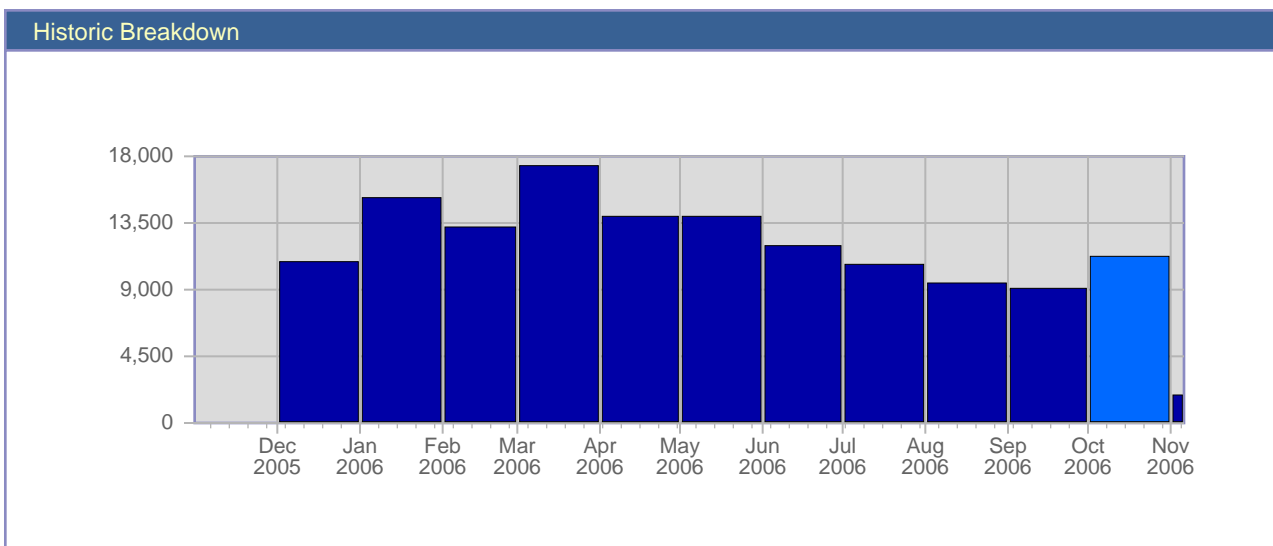

Traffic Reports Visits

Report Description	
Report Description:	Visits during the month of October 2006
Report Range:	Month of October 2006
Report Scope:	Historical Data

Date	Total Visits	Average Visits Historically	Change	Percent of Total Visits
Sun Oct 1st, 2006	305	358.98	-9 ▼	2.70%
Mon Oct 2nd, 2006	337	434.44	+8 ▲	2.99%
Tue Oct 3rd, 2006	464	440.05	+81 ▲	4.11%
Wed Oct 4th, 2006	456	428.12	+87 ▲	4.04%
Thu Oct 5th, 2006	441	403.82	+76 ▲	3.91%
Fri Oct 6th, 2006	414	382.43	+127 ▲	3.67%
Sat Oct 7th, 2006	417	327.38	+125 ▲	3.70%
Sun Oct 8th, 2006	359	358.98	+54 ▲	3.18%
Mon Oct 9th, 2006	392	434.44	+55 ▲	3.47%
Tue Oct 10th, 2006	391	440.05	-73 ▼	3.47%
Wed Oct 11th, 2006	296	428.12	-160 ▼	2.62%
Thu Oct 12th, 2006	310	403.82	-131 ▼	2.75%
Fri Oct 13th, 2006	315	382.43	-99 ▼	2.79%
Sat Oct 14th, 2006	307	327.38	-110 ▼	2.72%
Sun Oct 15th, 2006	340	358.98	-19 ▼	3.01%
Mon Oct 16th, 2006	394	434.44	+2 ▲	3.49%
Tue Oct 17th, 2006	459	440.05	+68 ▲	4.07%
Wed Oct 18th, 2006	396	428.12	+100 ▲	3.51%
Thu Oct 19th, 2006	387	403.82	+77 ▲	3.43%
Fri Oct 20th, 2006	264	382.43	-51 ▼	2.34%
Sat Oct 21st, 2006	322	327.38	+15 ▲	2.85%
Sun Oct 22nd, 2006	329	358.98	+329 ▲	2.92%
Mon Oct 23rd, 2006	364	434.44	+364 ▲	3.23%
Tue Oct 24th, 2006	393	440.05	+393 ▲	3.48%
Wed Oct 25th, 2006	355	428.12	+355 ▲	3.15%
Thu Oct 26th, 2006	401	403.82	+401 ▲	3.55%
Fri Oct 27th, 2006	293	382.43	+293 ▲	2.60%
Sat Oct 28th, 2006	335	327.38	+335 ▲	2.97%
Sun Oct 29th, 2006	333	358.98	+333 ▲	2.95%
Mon Oct 30th, 2006	390	434.44	+390 ▲	3.46%
Tue Oct 31st, 2006	325	440.05	+325 ▲	2.88%
	11,284	10,597		