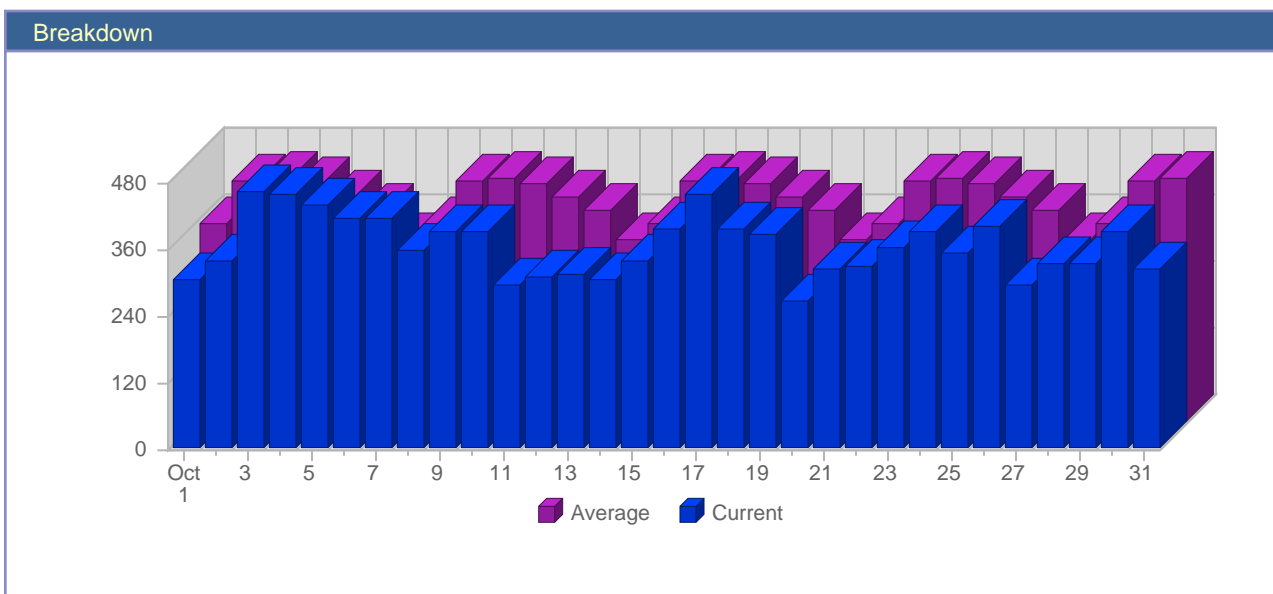

Traffic Reports Visits

Report Description	
Report Description:	Visits during the month of October 2006
Report Range:	Month of October 2006
Report Scope:	Historical Data

Date	Total Visits	Average Visits Historically	Change	Percent of Total Visits
Sun Oct 1st, 2006	305	358.98	-9 ▼	2.70%
Mon Oct 2nd, 2006	337	434.44	+8 ▲	2.99%
Tue Oct 3rd, 2006	464	440.05	+81 ▲	4.11%
Wed Oct 4th, 2006	456	428.12	+87 ▲	4.04%
Thu Oct 5th, 2006	441	403.82	+76 ▲	3.91%
Fri Oct 6th, 2006	414	382.43	+127 ▲	3.67%
Sat Oct 7th, 2006	417	327.38	+125 ▲	3.70%
Sun Oct 8th, 2006	359	358.98	+54 ▲	3.18%
Mon Oct 9th, 2006	392	434.44	+55 ▲	3.47%
Tue Oct 10th, 2006	391	440.05	-73 ▼	3.47%
Wed Oct 11th, 2006	296	428.12	-160 ▼	2.62%
Thu Oct 12th, 2006	310	403.82	-131 ▼	2.75%
Fri Oct 13th, 2006	315	382.43	-99 ▼	2.79%
Sat Oct 14th, 2006	307	327.38	-110 ▼	2.72%
Sun Oct 15th, 2006	340	358.98	-19 ▼	3.01%
Mon Oct 16th, 2006	394	434.44	+2 ▲	3.49%
Tue Oct 17th, 2006	459	440.05	+68 ▲	4.07%
Wed Oct 18th, 2006	396	428.12	+100 ▲	3.51%
Thu Oct 19th, 2006	387	403.82	+77 ▲	3.43%
Fri Oct 20th, 2006	264	382.43	-51 ▼	2.34%
Sat Oct 21st, 2006	322	327.38	+15 ▲	2.85%
Sun Oct 22nd, 2006	329	358.98	+329 ▲	2.92%
Mon Oct 23rd, 2006	364	434.44	+364 ▲	3.23%
Tue Oct 24th, 2006	393	440.05	+393 ▲	3.48%
Wed Oct 25th, 2006	355	428.12	+355 ▲	3.15%
Thu Oct 26th, 2006	401	403.82	+401 ▲	3.55%
Fri Oct 27th, 2006	293	382.43	+293 ▲	2.60%
Sat Oct 28th, 2006	335	327.38	+335 ▲	2.97%
Sun Oct 29th, 2006	333	358.98	+333 ▲	2.95%
Mon Oct 30th, 2006	390	434.44	+390 ▲	3.46%
Tue Oct 31st, 2006	325	440.05	+325 ▲	2.88%
	11,284	10,597		